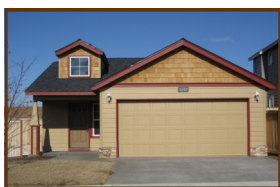

FORUM MEADOWS

*These Homes Are Not Short Sales or REO'S
Close Escrow In time to meet
First Time Buyer Tax Credit!!!*

- | | | |
|-------------------|--------------|------------|
| • 2914 NE Jackdaw | 2116 SQ. FT. | \$ 169,900 |
| • 2875 NE Jackdaw | 1656 SQ. FT. | \$ 159,900 |
| • 2887 NE Jackdaw | 1656 SQ. FT. | \$ 159,900 |
| • 2890 NE Jackdaw | 1113 SQ. FT. | \$ 134,900 |
| • 2891 NE Jackdaw | 1113 SQ. FT. | \$ 132,900 |
| • 2903 NE Jackdaw | 1113 SQ. FT. | \$ 132,900 |
| • 2906 NE Jackdaw | 1113 SQ. FT. | \$ 134,900 |
| • 2883 NE Jackdaw | 1113 SQ. FT. | \$ 132,900 |